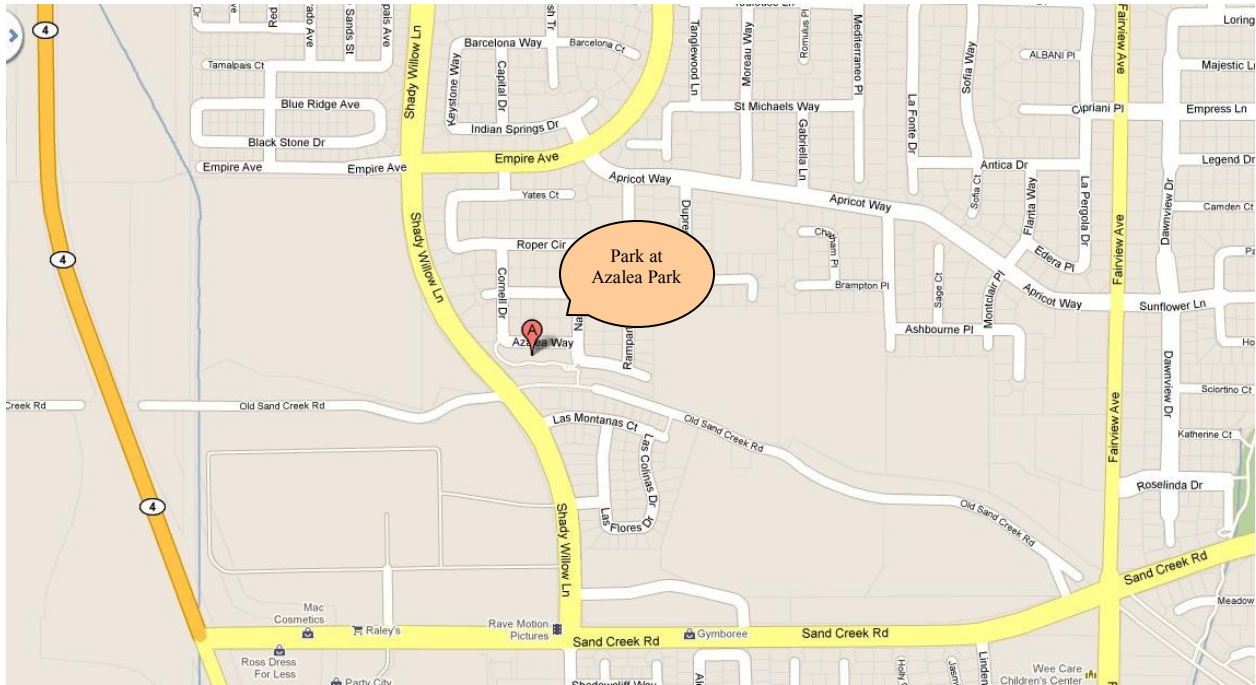

Sand Creek Work Day

Third Wednesday of Every Month

9AM to 11AM

[Google Map Link To Azalea Park](#)